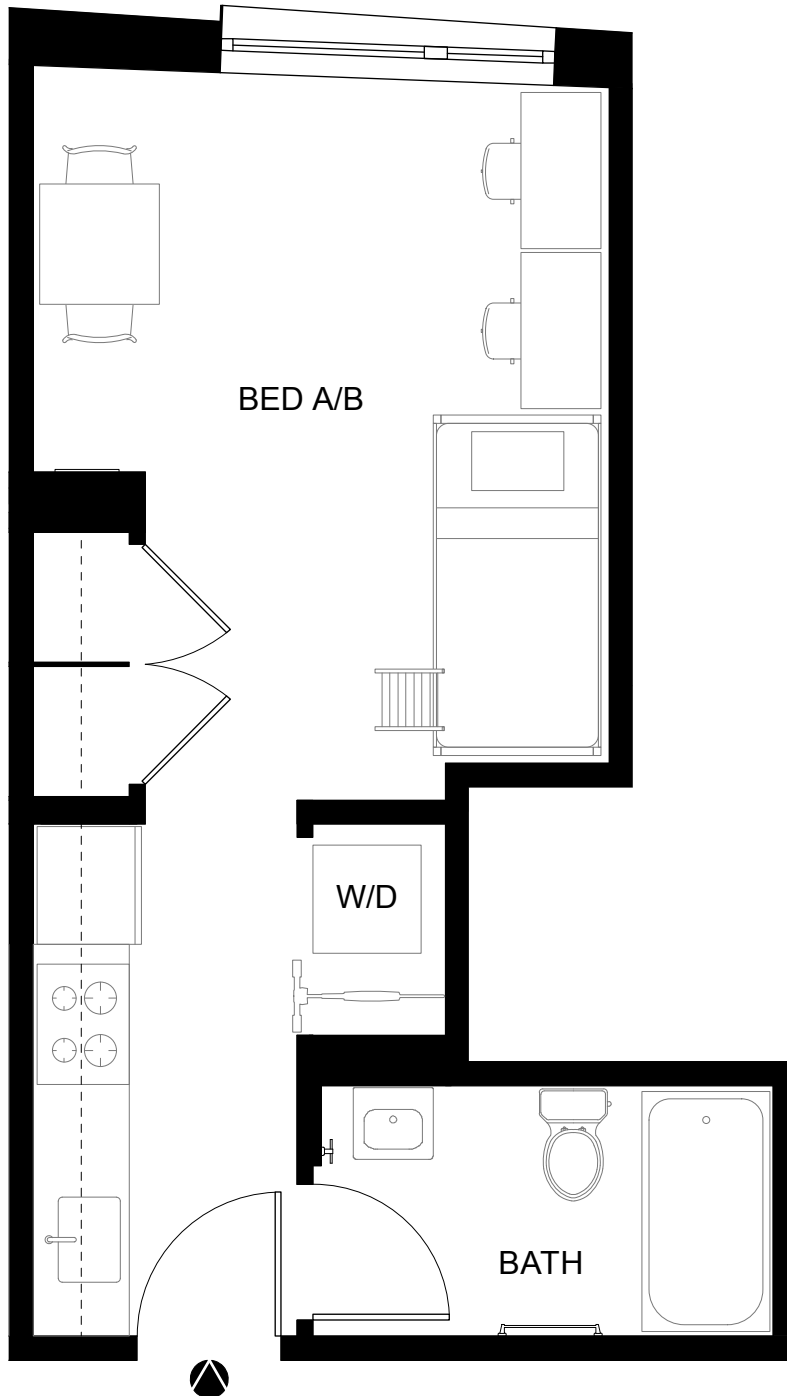

ARTHOUSE

33 NW PARK AVENUE PORTLAND, OREGON

UNIT 01

3 BEDROOM : 2 BATH

2+1+1 4

UNIT 01

ARTHOUSE

33 NW PARK AVENUE PORTLAND, OREGON

ARTHOUSE

33 NW PARK AVENUE PORTLAND, OREGON

UNIT 05

2 BEDROOM : 2 BATH

2+1 3

UNIT 05

ARTHOUSE

33 NW PARK AVENUE PORTLAND, OREGON

UNIT 06

STUDIO

2 Shared

UNIT 06

ARTHOUSE

33 NW PARK AVENUE PORTLAND, OREGON

UNIT 07

STUDIO

2 Shared

UNIT 07

ARTHOUSE

33 NW PARK AVENUE PORTLAND, OREGON

UNIT 09

2 BEDROOM : 2 BATH

2+1 3

UNIT 09