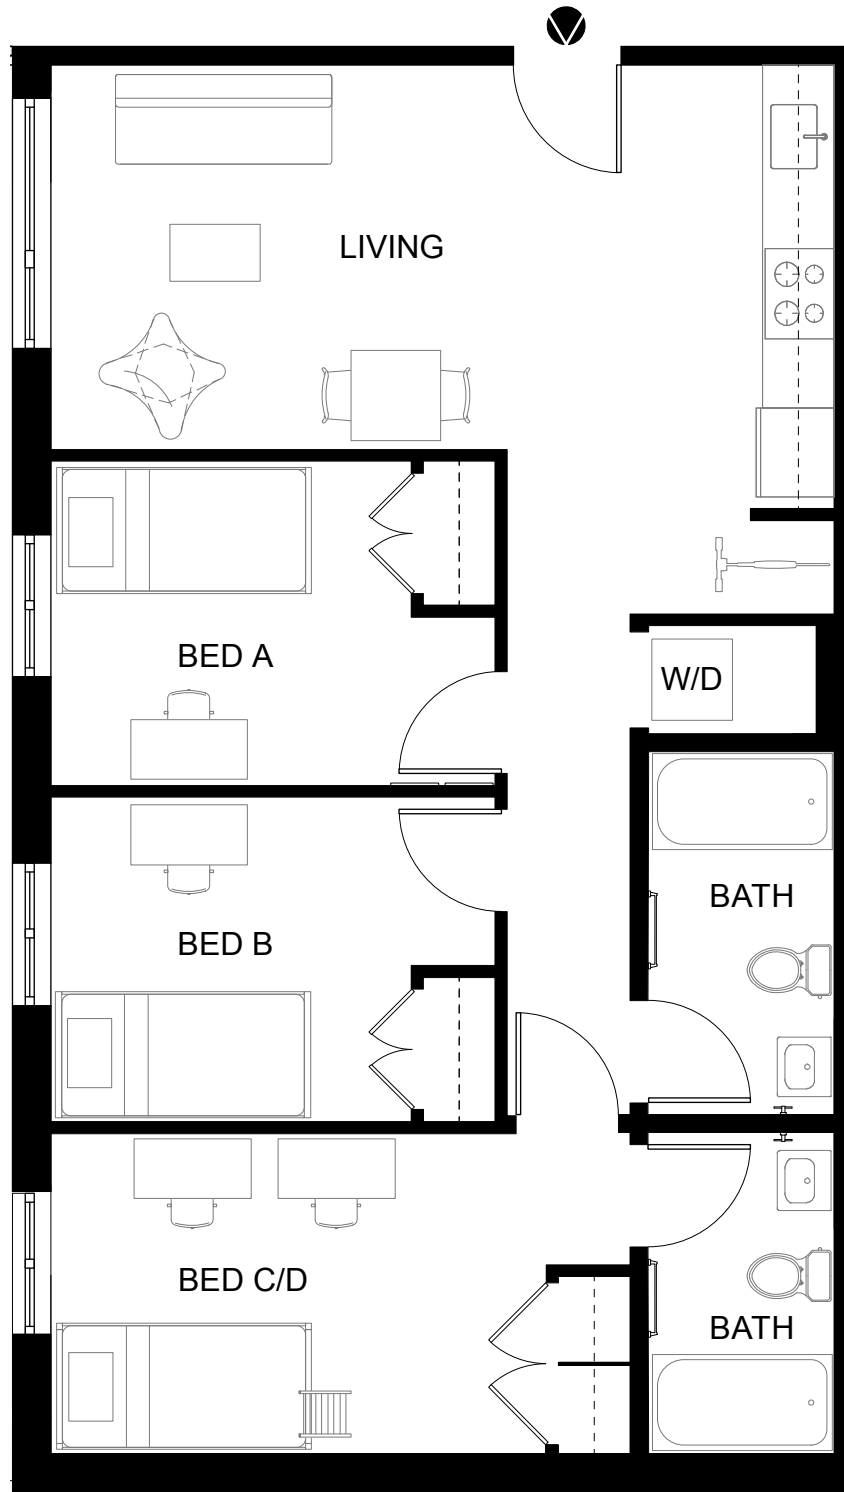

ARTHOUSE

33 NW PARK AVENUE PORTLAND, OREGON

UNIT 01

3 BEDROOM : 2 BATH

2+1+1 4

UNIT 01

ARTHOUSE

33 NW PARK AVENUE PORTLAND, OREGON

UNIT 02

3 BEDROOM : 2 BATH

2+1+1 4

UNIT 02

ARTHOUSE

33 NW PARK AVENUE PORTLAND, OREGON

UNIT 03

2 BEDROOM : 2 BATH

2+1 3

UNIT 03

ARTHOUSE

33 NW PARK AVENUE PORTLAND, OREGON

UNIT 04

2 BEDROOM : 1 BATH

1+1 2

UNIT 04

ARTHOUSE

33 NW PARK AVENUE PORTLAND, OREGON

UNIT 05

2 BEDROOM : 2 BATH

2+1 3

UNIT 05

ARTHOUSE

33 NW PARK AVENUE PORTLAND, OREGON