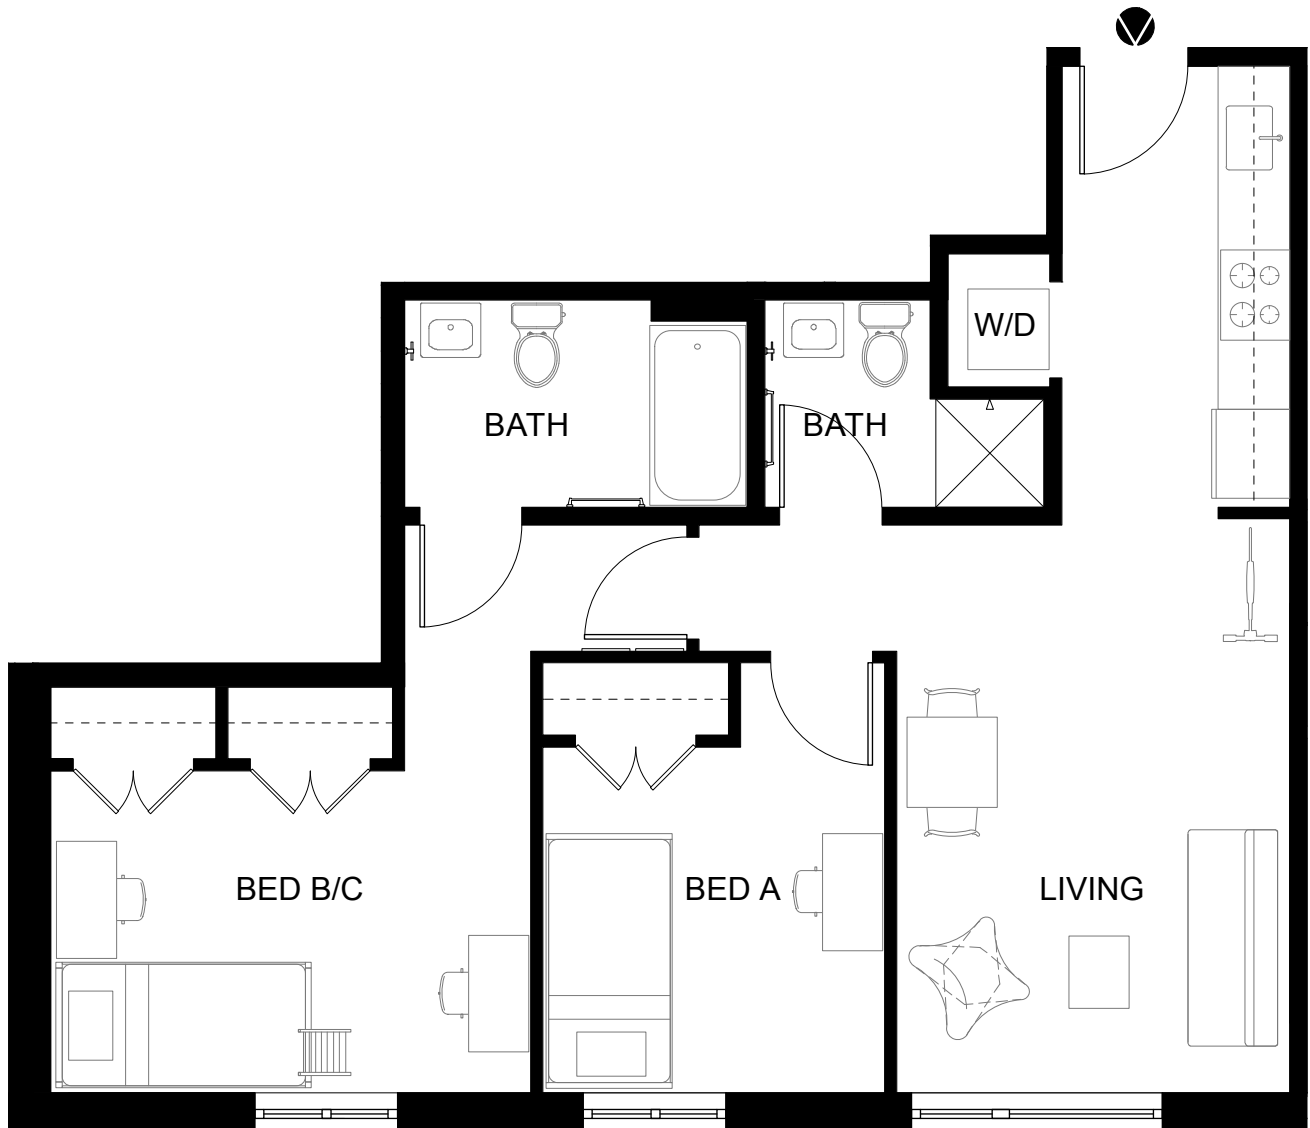

ARTHOUSE

33 NW PARK AVENUE PORTLAND, OREGON

UNIT 05

2 BEDROOM : 2 BATH

2+1 3

UNIT 05

ARTHOUSE

33 NW PARK AVENUE PORTLAND, OREGON

2 Shared

UNIT 07

ARTHOUSE

33 NW PARK AVENUE PORTLAND, OREGON

UNIT 09

2 BEDROOM : 2 BATH

2+1 3

UNIT 09

ARTHOUSE

33 NW PARK AVENUE PORTLAND, OREGON

UNIT 10

STUDIO

2 Shared

UNIT 10