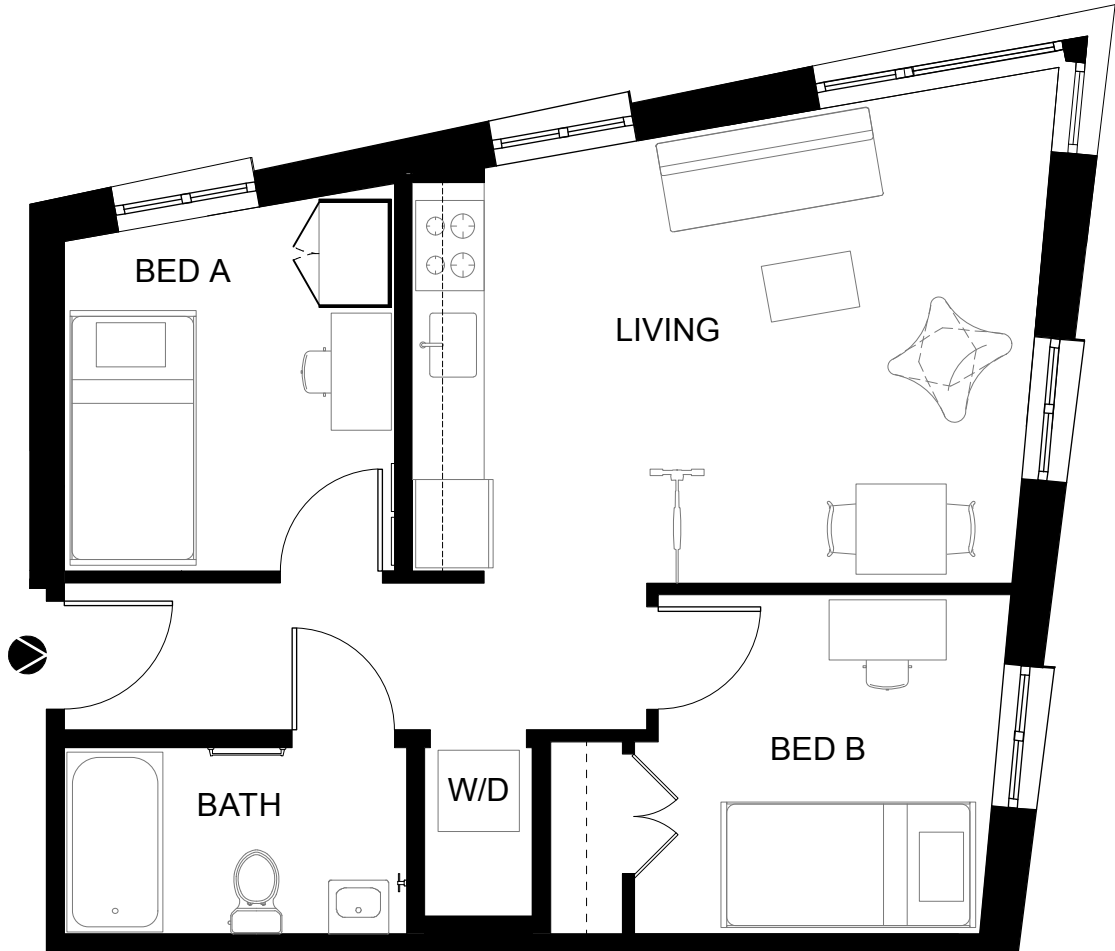

ARTHOUSE

33 NW PARK AVENUE PORTLAND, OREGON

UNIT 01

3 BEDROOM : 2 BATH

2+1+1 4

UNIT 01

ARTHOUSE

33 NW PARK AVENUE PORTLAND, OREGON

UNIT 02

3 BEDROOM : 2 BATH

2+1+1 4

UNIT 02

ARTHOUSE

33 NW PARK AVENUE PORTLAND, OREGON

UNIT 03

2 BEDROOM : 2 BATH

2+1 3

UNIT 03

ARTHOUSE

33 NW PARK AVENUE PORTLAND, OREGON

UNIT 04

2 BEDROOM : 1 BATH

1+1 2

UNIT 04

ARTHOUSE

33 NW PARK AVENUE PORTLAND, OREGON

UNIT 05

2 BEDROOM : 2 BATH

2+1 3

UNIT 05

ARTHOUSE

33 NW PARK AVENUE PORTLAND, OREGON