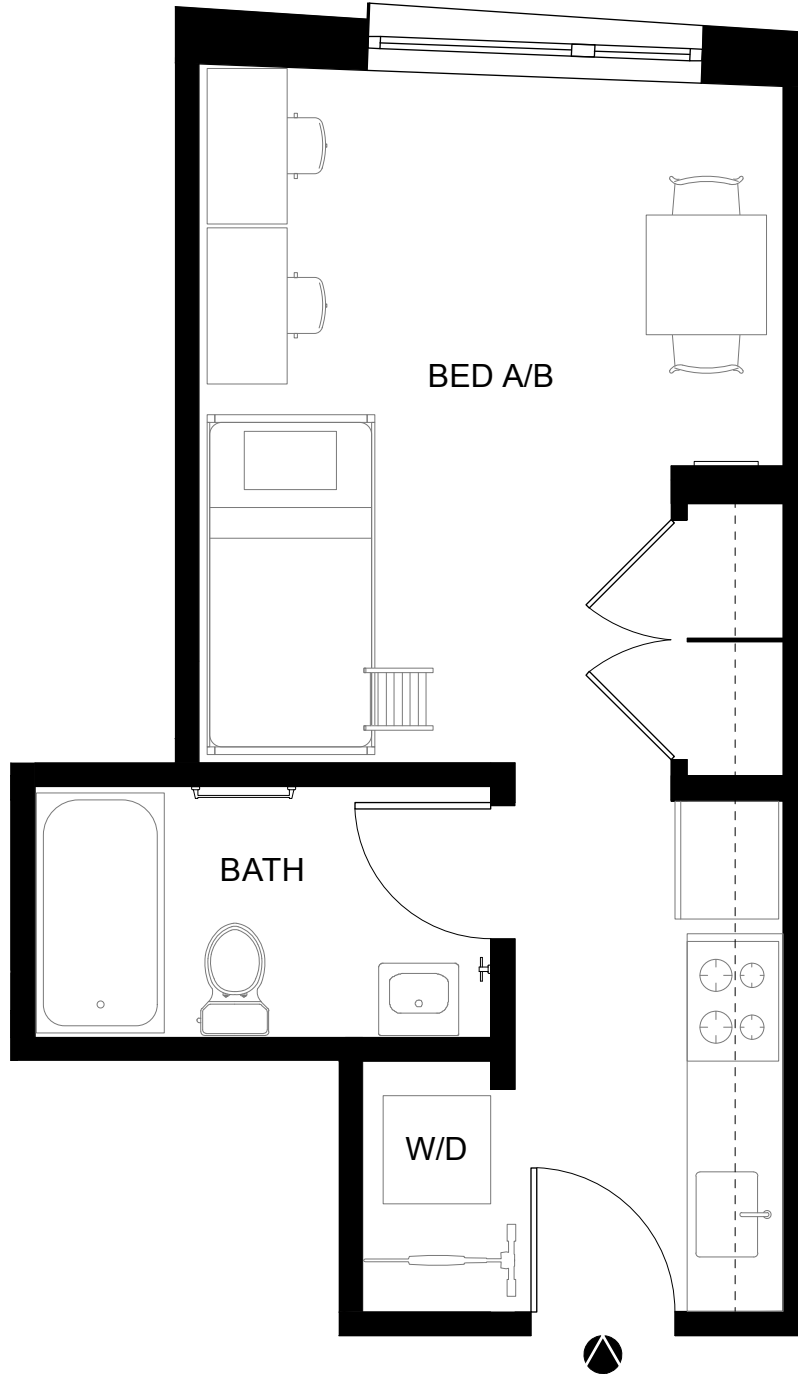

ARTHOUSE

33 NW PARK AVENUE PORTLAND, OREGON

UNIT 06

STUDIO

2 Shared

UNIT 06