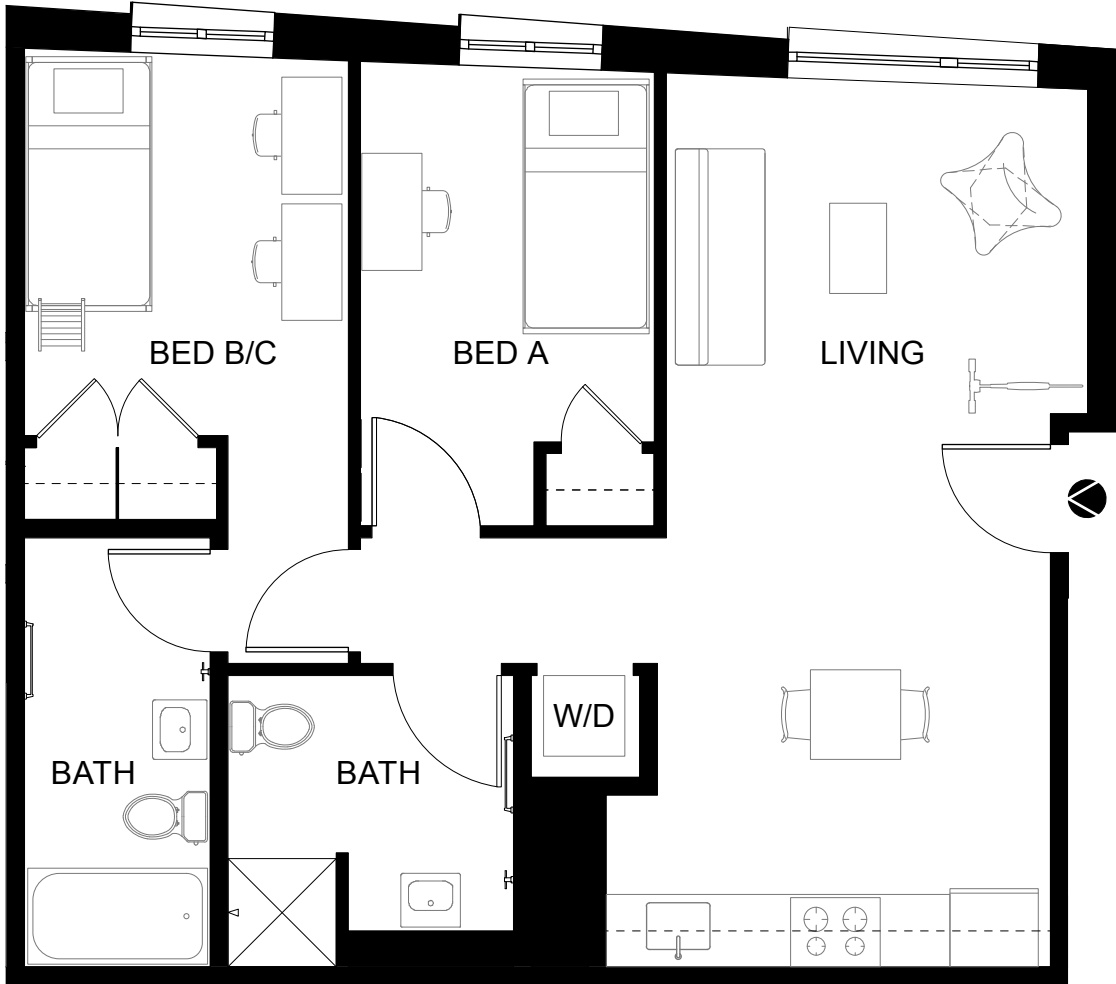

ARTHOUSE

33 NW PARK AVENUE PORTLAND, OREGON

UNIT 01

3 BEDROOM : 2 BATH

2+1+1 4

UNIT 01

ARTHOUSE

33 NW PARK AVENUE PORTLAND, OREGON

UNIT 02

3 BEDROOM : 2 BATH

2+1+1 4

UNIT 02

ARTHOUSE

33 NW PARK AVENUE PORTLAND, OREGON

UNIT 03

2 BEDROOM : 2 BATH

2+1 3

UNIT 03

ARTHOUSE

33 NW PARK AVENUE PORTLAND, OREGON

UNIT 04

2 BEDROOM : 1 BATH

1+1 2

UNIT 04

ARTHOUSE

33 NW PARK AVENUE PORTLAND, OREGON

UNIT 05

2 BEDROOM : 2 BATH

2+1 3

UNIT 05

ARTHOUSE

33 NW PARK AVENUE PORTLAND, OREGON