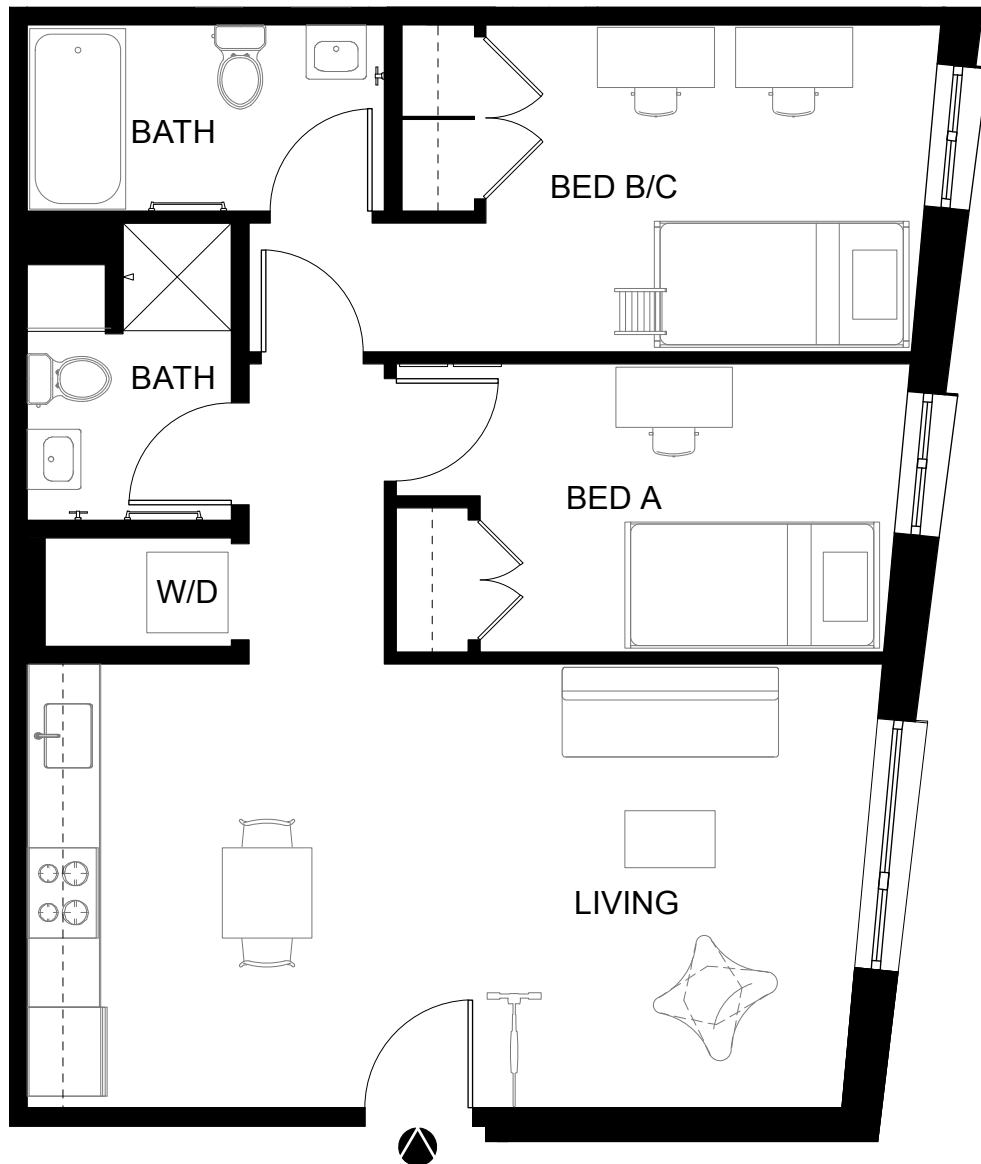

ARTHOUSE

33 NW PARK AVENUE PORTLAND, OREGON

UNIT 01

3 BEDROOM : 2 BATH

2+1+1 4

UNIT 01

ARTHOUSE

33 NW PARK AVENUE PORTLAND, OREGON

UNIT 02

3 BEDROOM : 2 BATH

2+1+1 4

UNIT 02

ARTHOUSE

33 NW PARK AVENUE PORTLAND, OREGON

UNIT 03

2 BEDROOM : 2 BATH

2+1 3

UNIT 03

ARTHOUSE

33 NW PARK AVENUE PORTLAND, OREGON

UNIT 04

2 BEDROOM : 1 BATH

1+1 2

UNIT 04

ARTHOUSE

33 NW PARK AVENUE PORTLAND, OREGON

UNIT 05

2 BEDROOM : 2 BATH

2+1 3

UNIT 05

ARTHOUSE

33 NW PARK AVENUE PORTLAND, OREGON