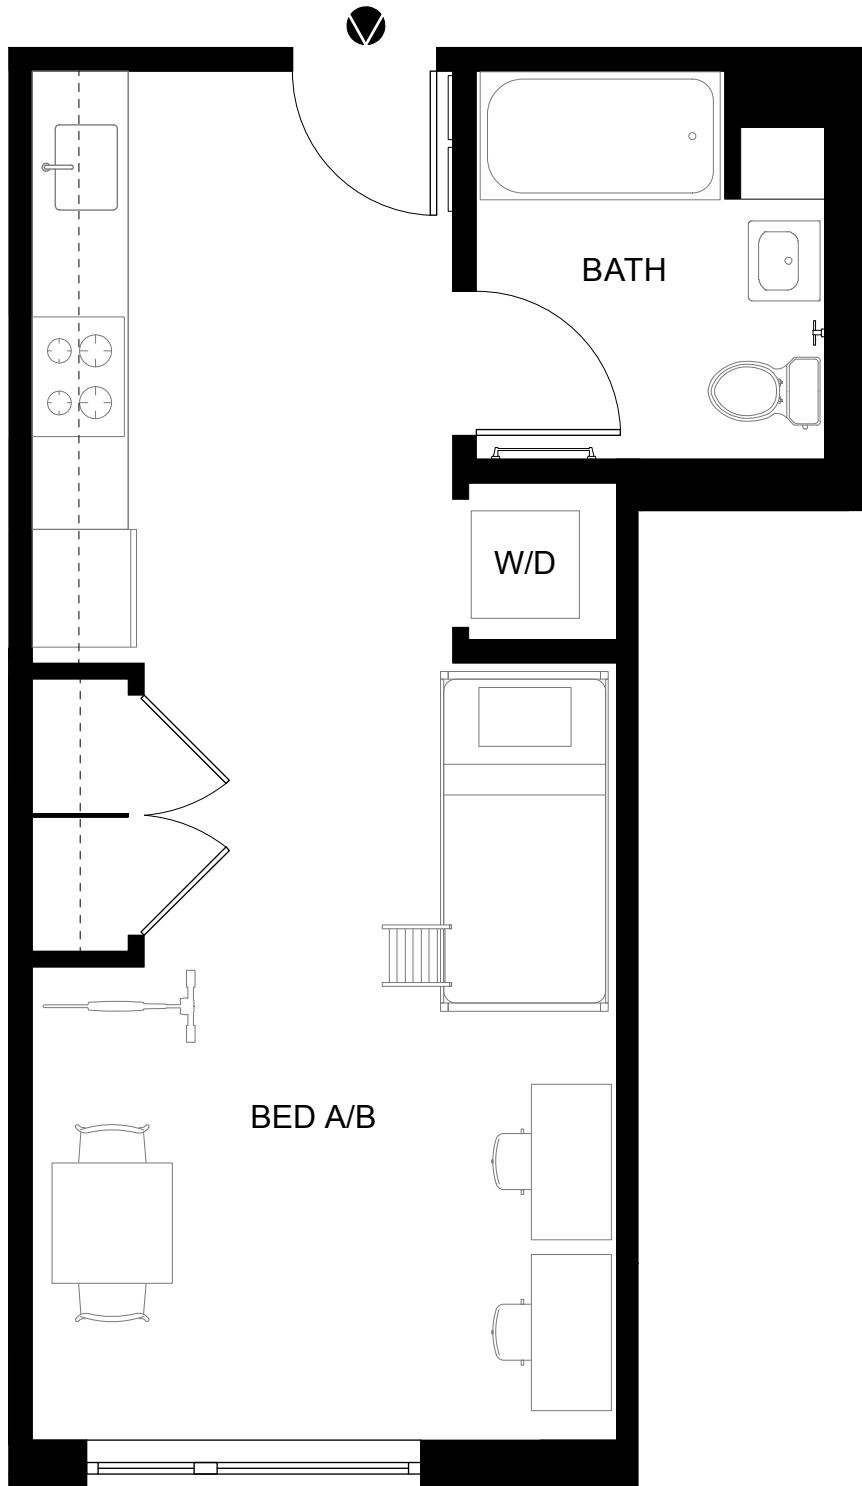

ARTHOUSE

33 NW PARK AVENUE PORTLAND, OREGON

UNIT 10

STUDIO

2 Shared

UNIT 10