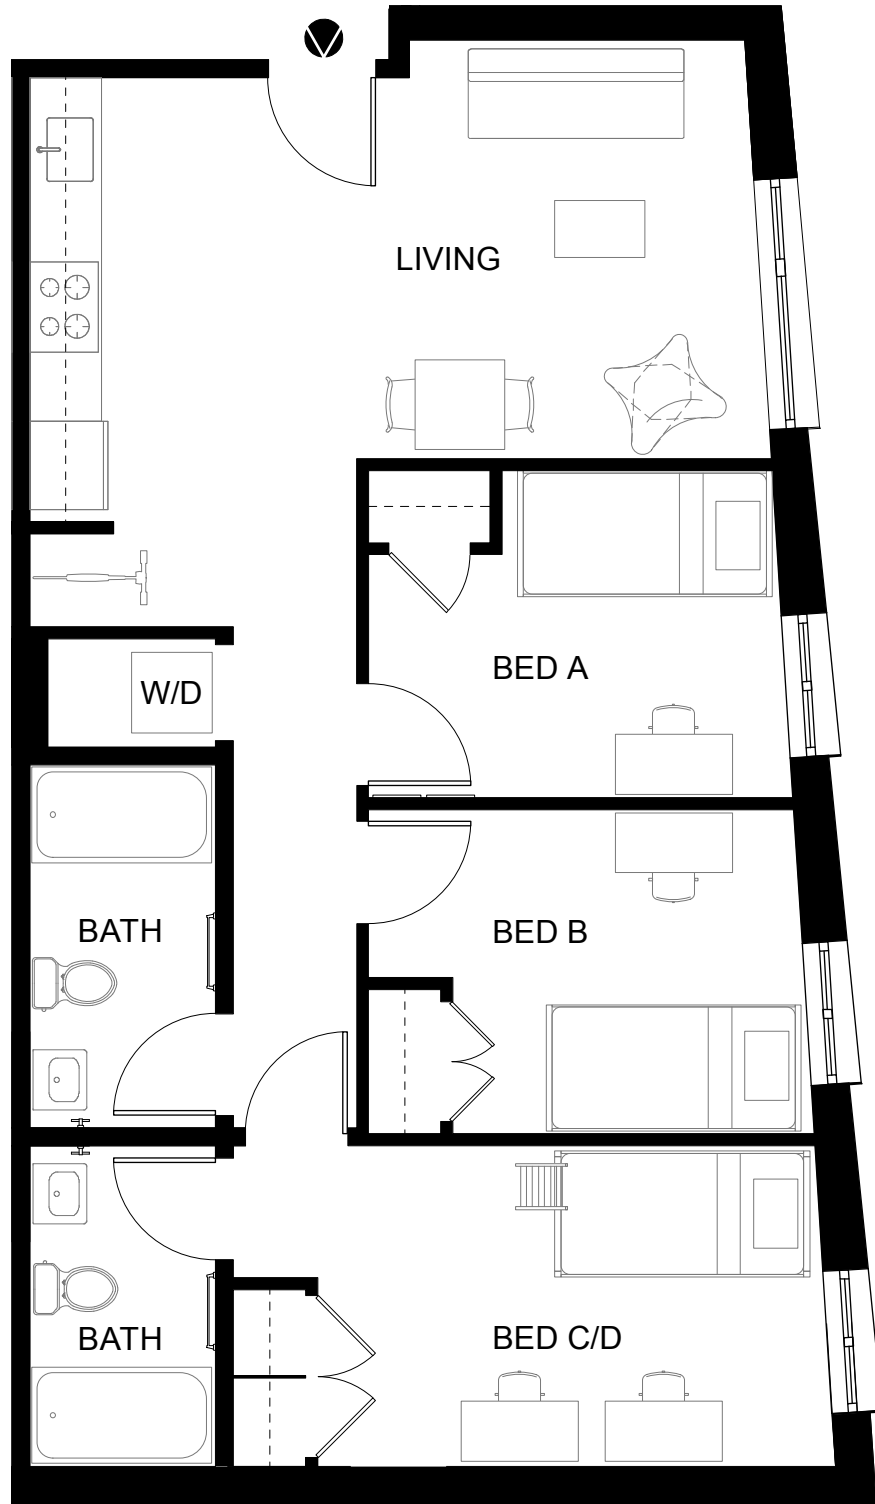

ARTHOUSE

33 NW PARK AVENUE PORTLAND, OREGON

UNIT 01

3 BEDROOM : 2 BATH

2+1+1 4

UNIT 01

ARTHOUSE

33 NW PARK AVENUE PORTLAND, OREGON

UNIT 02

3 BEDROOM : 2 BATH

2+1+1 4

UNIT 02

ARTHOUSE

33 NW PARK AVENUE PORTLAND, OREGON

UNIT 03

2 BEDROOM : 2 BATH

2+1 3

UNIT 03

ARTHOUSE

33 NW PARK AVENUE PORTLAND, OREGON

UNIT 04

2 BEDROOM : 1 BATH

1+1 2

UNIT 04

ARTHOUSE

33 NW PARK AVENUE PORTLAND, OREGON

UNIT 05

2 BEDROOM : 2 BATH

2+1 3

UNIT 05

ARTHOUSE

33 NW PARK AVENUE PORTLAND, OREGON